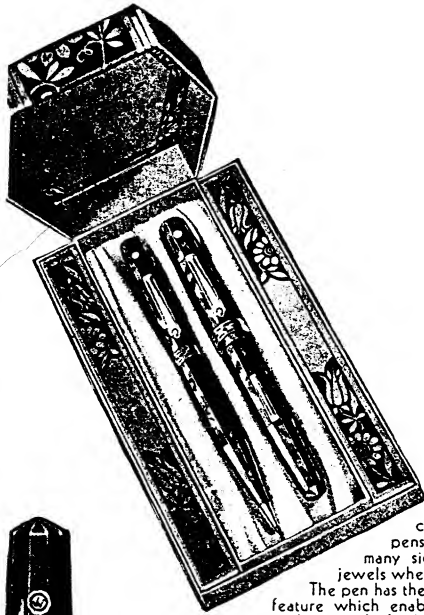

Ladies' Eversharp Doric pen and pencil set in morocco color. The trim consists of gold-filled band of moderne design and gold-filled ring. Your initials engraved on the shield in

EVERSHARP

PENS DORIC PENCILS